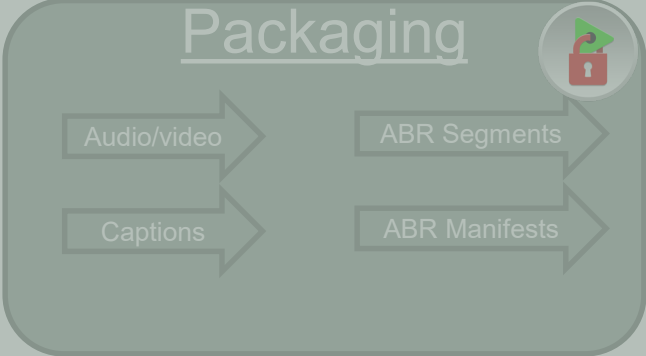

Sensors monitor network performance to measure Quality of Service

Beacons in player measure Quality of Experience

OTT Workflow Components

OTT Workflow Components

Content Delivery Network

Sensors monitor network performance to measure Quality of Service

OTT Workflow Components

Content Delivery Network

Sensors monitor network performance to measure Quality of Service

Service Provider
Conviva
Mux
Nice People at Work

QoE - Beacons in player measure Quality of Experience