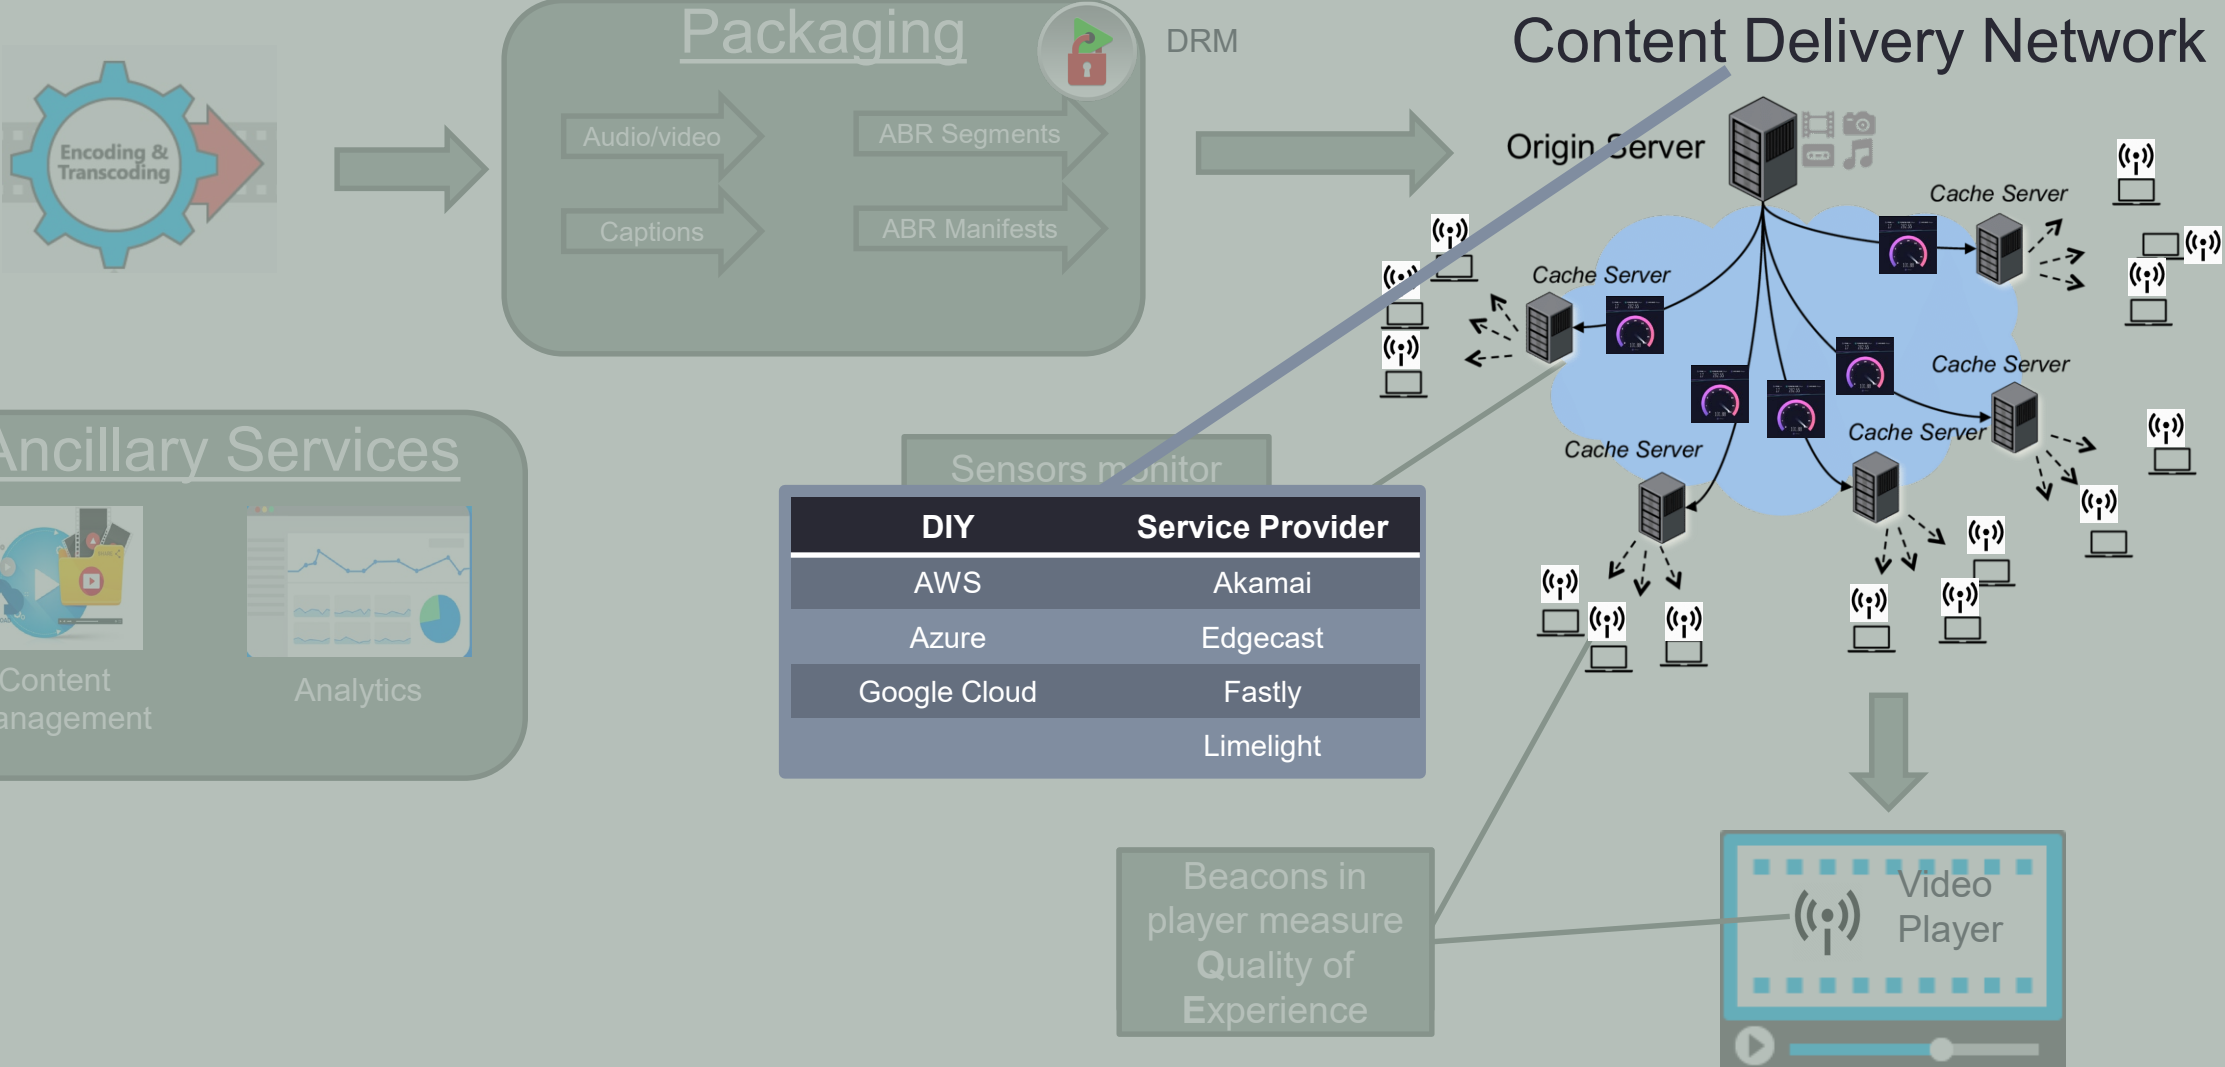

Sensors monitor network performance to ensure Quality of Service

Beacons in player measure Quality of Experience

OTT Workflow Components

DRM

Content Delivery Network

Ancillary Services

Content Management

Sensors monitor network performance to measure Quality of Service

Open Source	Application	Cloud
Bento4	Castlabs	Nimble Streamer
NGINX	Unified	Red 5
Shaka		Wowza

Beacons in player measure Quality of Experience

OTT Workflow Components

DRM

DRMs		Service Providers	
FairPlay	BuyDRM	Nagra	
PlayReady	DRMToday	Verimatic	
Widevine	EZ DRM	Vualto	
	Irdeto		

Sensors monitor network performance to measure Quality of Service

Beacons in player measure Quality of Experience

OTT Workflow Components

OTT Workflow Components

Content Delivery Network

Sensors monitor network performance to measure Quality of Service

Ancillary Services

Content Management

Analytics

Open Source	Commercial
Dash.js	Bitmovin
MediaElement.js	Flowplayer
Plyr	JWPlayer
Video.js	THEOPlayer

Beacons in video player measure quality of experience

OTT Workflow Components