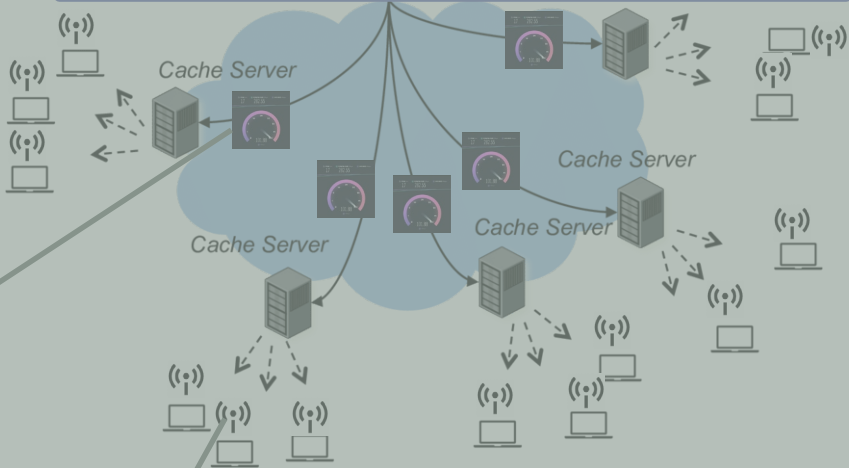

Sensors monitor network performance to ensure Quality of Service

Beacons in player measure Quality of Experience

OTT Workflow Components

DRM

Content Delivery Network

Ancillary Services

Content Management

Sensors monitor network performance to measure Quality of Service

Open Source	Application	Cloud
Bento4	Castlabs	Nimble Streamer
NGINX	Unified	Red 5
Shaka		Wowza

Beacons in player measure Quality of Experience

OTT Workflow Components

DRM

DRMs		Service Providers	
FairPlay	BuyDRM	Nagra	
PlayReady	DRMToday	Verimatic	
Widevine	EZ DRM	Vualto	
	Irdeto		

Sensors monitor network performance to measure Quality of Service

Beacons in player measure Quality of Experience

OTT Workflow Components

OTT Workflow Components

Content Delivery Network

Sensors monitor network performance to measure Quality of Service