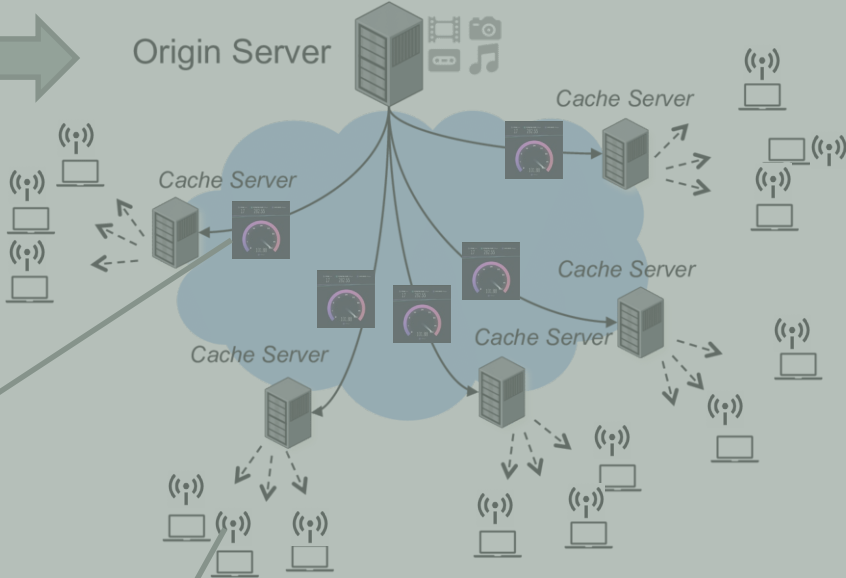

OTT Workflow Components

DRM

Content Delivery Network

Ancillary Services

Content Management

Open Source	On Premise	Cloud
FFmpeg	ateme	AWS
HandBrake	Elemental	Azure
	Capella	Bitmovin
	Harmonic	encoding.com
	MediaKind	zencoder
	Telestream	

Sensors monitor network performance to ensure Quality of Service

Beacons in player measure Quality of Experience

OTT Workflow Components

DRM

Content Delivery Network

Ancillary Services

Content Management

Sensors monitor network performance to measure Quality of Service

Open Source	Application	Cloud
Bento4	Castlabs	Nimble Streamer
NGINX	Unified	Red 5
Shaka		Wowza

Beacons in player measure Quality of Experience

OTT Workflow Components

DRM

DRMs		Service Providers	
FairPlay	BuyDRM	Nagra	
PlayReady	DRMToday	Verimatic	
Widevine	EZ DRM	Vualto	
	Irdeto		

Sensors monitor network performance to measure Quality of Service

Beacons in player measure Quality of Experience

OTT Workflow Components

OTT Workflow Components

Content Delivery Network

Sensors monitor network performance to measure Quality of Service