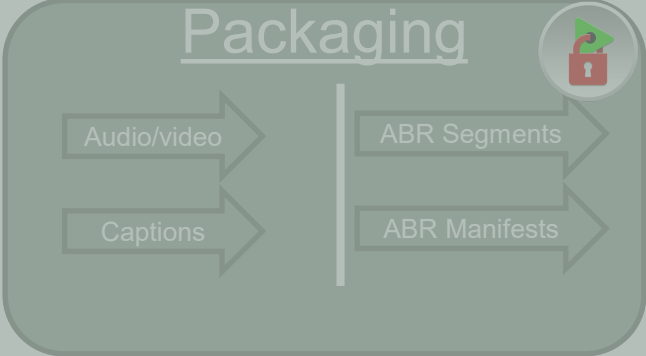

OTT Workflow Components