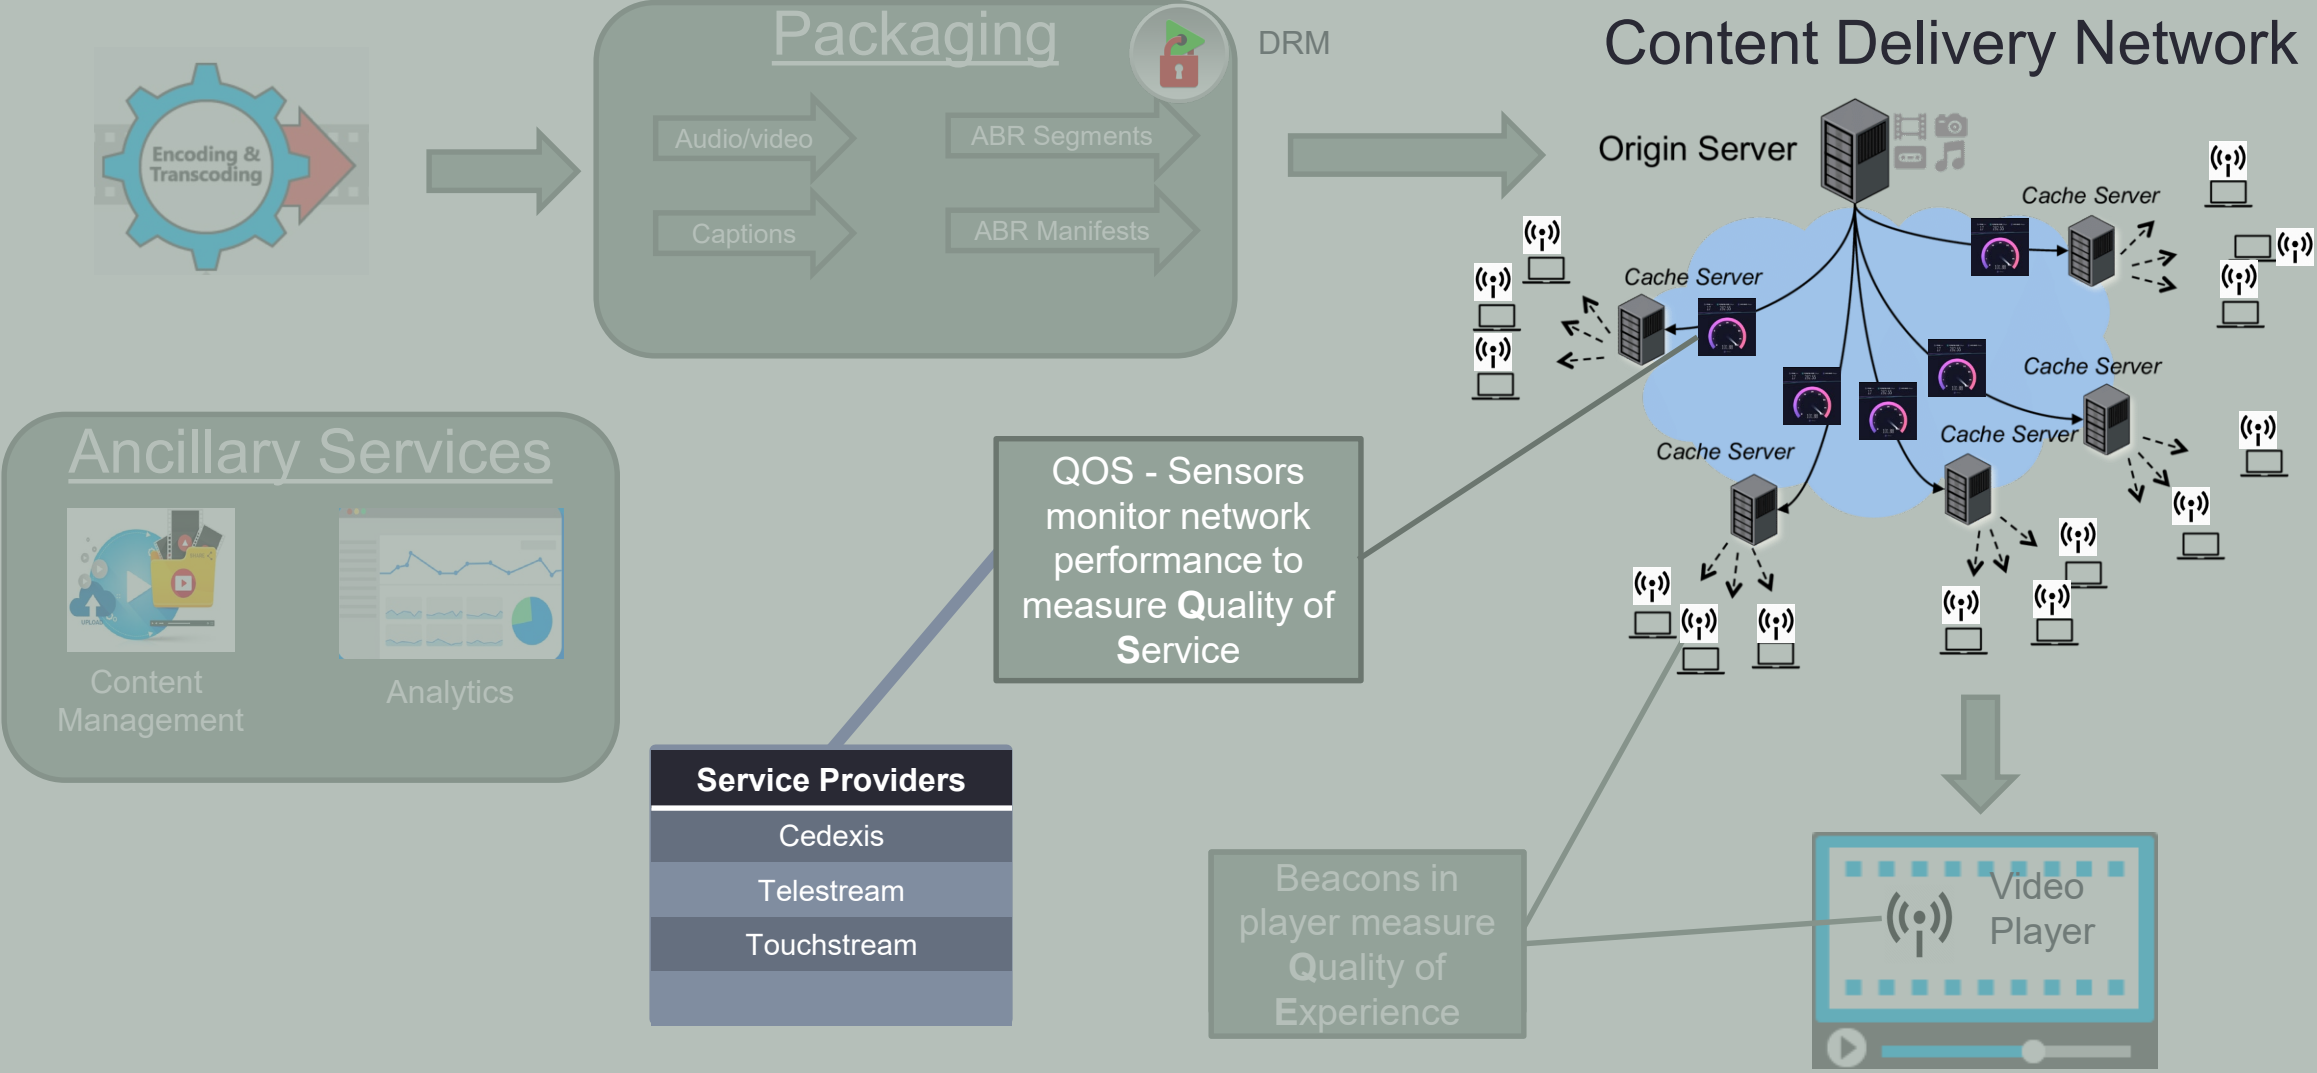

Sensors monitor network performance to ensure Quality of Service

Beacons in player measure Quality of Experience

OTT Workflow Components

DRM

Content Delivery Network

Ancillary Services

Content Management

Sensors monitor network performance to measure Quality of Service

Sensors monitor network performance to measure Quality of Service

Beacons in player measure Quality of Experience

OTT Workflow Components

OTT Workflow Components

Content Delivery Network

Sensors monitor network performance to measure Quality of Service

Ancillary Services

Content Management

Analytics

Open Source	Commercial
Dash.js	Bitmovin
MediaElement.js	Flowplayer
Plyr	JWPlayer
Video.js	THEOPlayer

Beacons in video player measure quality of experience

OTT Workflow Components

OTT Workflow Components

Content Delivery Network

Sensors monitor network performance to measure Quality of Service

Service Provider
Conviva
Mux
Nice People at Work

QoE - Beacons in player measure Quality of Experience