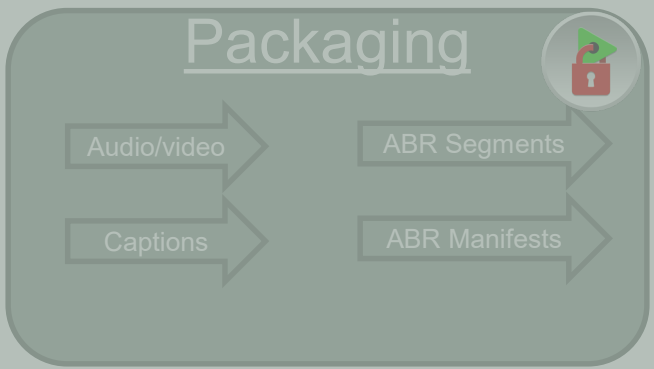

Sensors monitor network performance to measure Quality of Service

Beacons in player measure Quality of Experience

OTT Workflow Components

OTT Workflow Components

Content Delivery Network

Sensors monitor network performance to measure Quality of Service