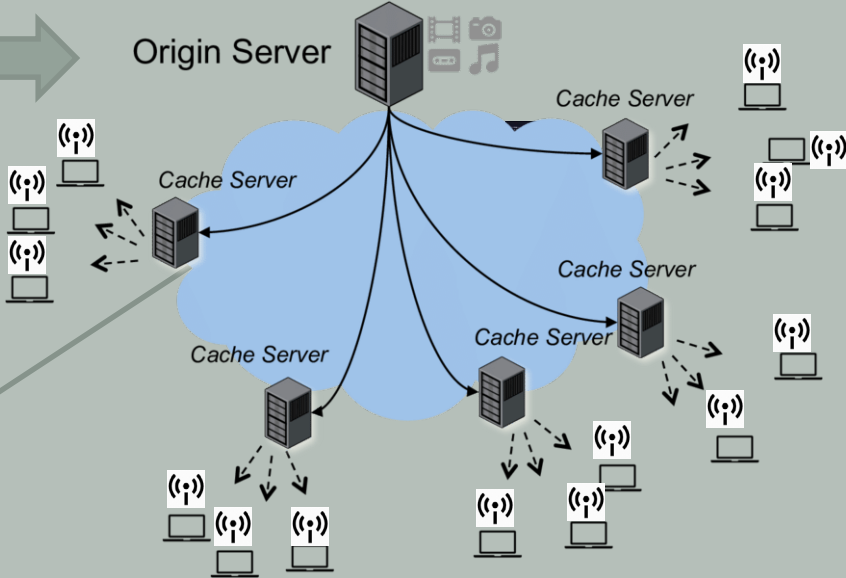

Sensors monitor network performance to ensure Quality of Service

Beacons in player measure Quality of Experience

OTT Workflow Components

DRM

Content Delivery Network

Ancillary Services

Content Management

Sensors monitor network performance to measure Quality of Service

Sensors monitor network performance to measure Quality of Service

Beacons in player measure Quality of Experience

OTT Workflow Components

OTT Workflow Components

Content Delivery Network

Sensors monitor network performance to measure Quality of Service

Ancillary Services

Content Management

Analytics

Open Source	Commercial
Dash.js	Bitmovin
MediaElement.js	Flowplayer
Plyr	JWPlayer
Video.js	THEOPlayer

Beacons in video player measure quality of experience

OTT Workflow Components

OTT Workflow Components

Content Delivery Network

Sensors monitor network performance to measure Quality of Service

Service Provider
Conviva
Mux
Nice People at Work

QoE - Beacons in player measure Quality of Experience