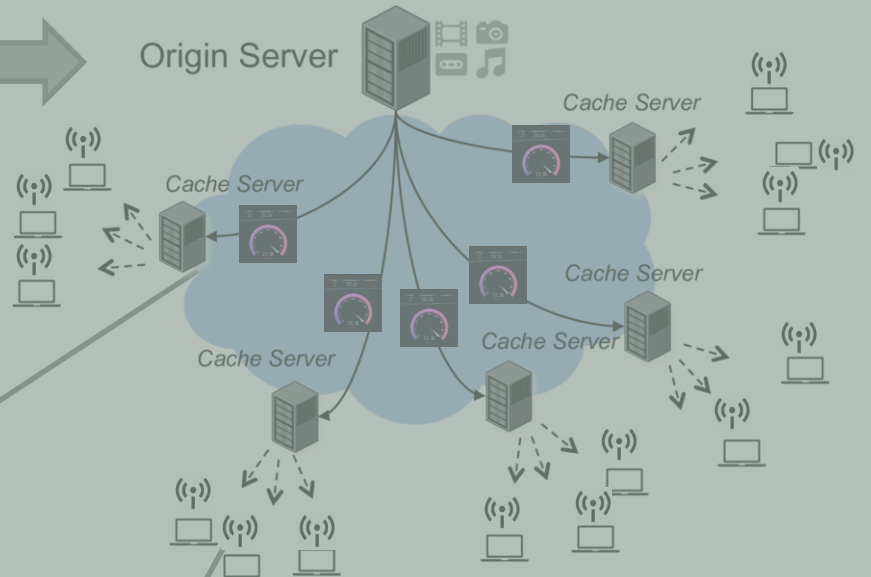

Sensors monitor network performance to ensure Quality of Service

Beacons in player measure Quality of Experience

OTT Workflow Components

DRM

Content Delivery Network

Ancillary Services

Content Management

Sensors monitor network performance to measure Quality of Service

Open Source	Application	Cloud
Bento4	Castlabs	Nimble Streamer
NGINX	Unified	Red 5
Shaka		Wowza

Beacons in player measure Quality of Experience

OTT Workflow Components

DRM

DRMs		Service Providers	
FairPlay	BuyDRM	Nagra	
PlayReady	DRMToday	Verimatic	
Widevine	EZ DRM	Vualto	
	Irdeto		

Sensors monitor network performance to measure Quality of Service

Beacons in player measure Quality of Experience

OTT Workflow Components

OTT Workflow Components

Content Delivery Network

Sensors monitor network performance to measure Quality of Service

OTT Workflow Components

Content Delivery Network

Sensors monitor network performance to measure Quality of Service

Service Provider
Conviva
Mux
Nice People at Work

QoE - Beacons in player measure Quality of Experience